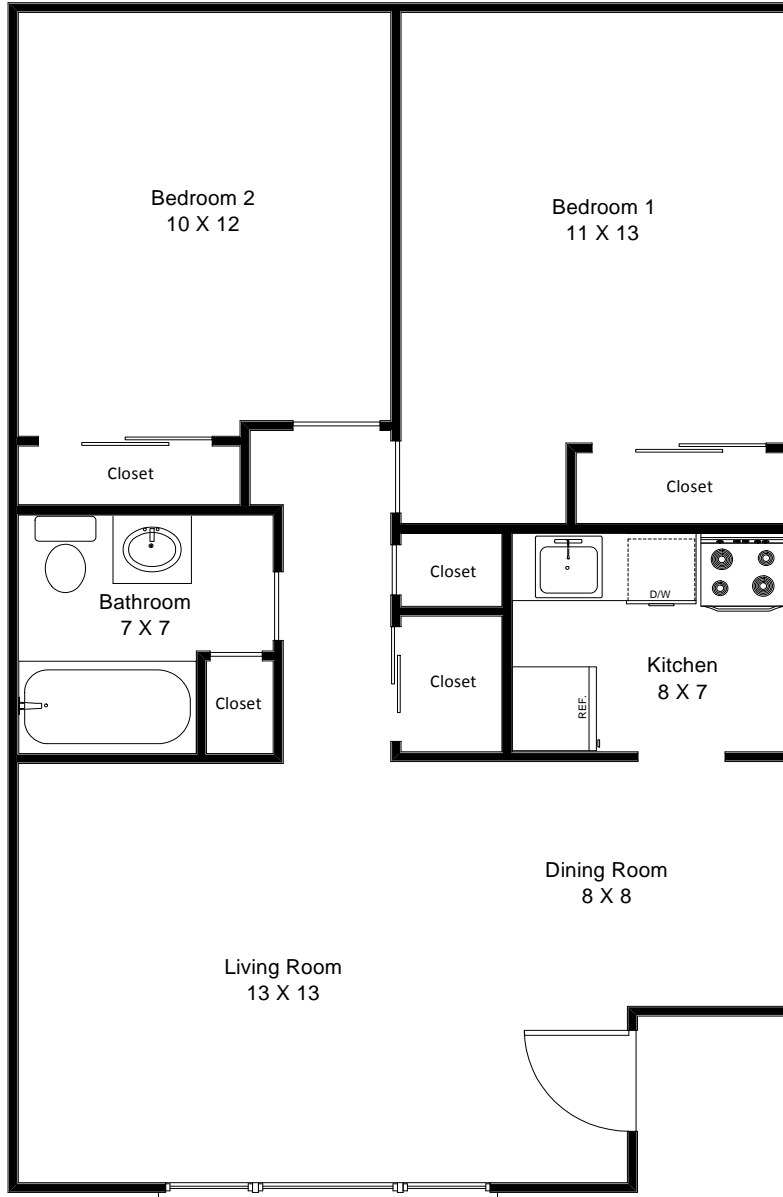

# Bradford Hall Apartments

Two Bedroom

775 Square Feet